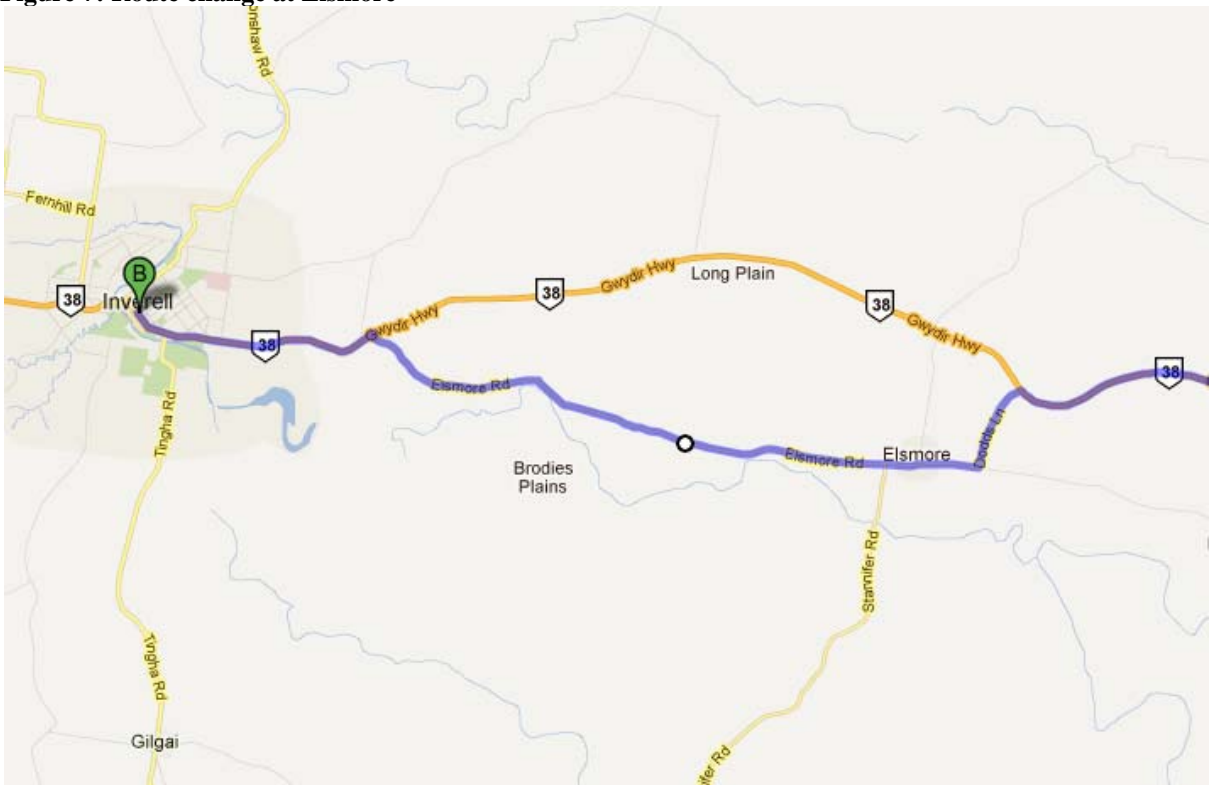

Race Maps

Map of overall race route is shown below:

Figure 5: Grafton Start

Figure 6: Glen Innes Race Route

Figure 7: Route change at Elsmore

Figure 8: Inverell Finish