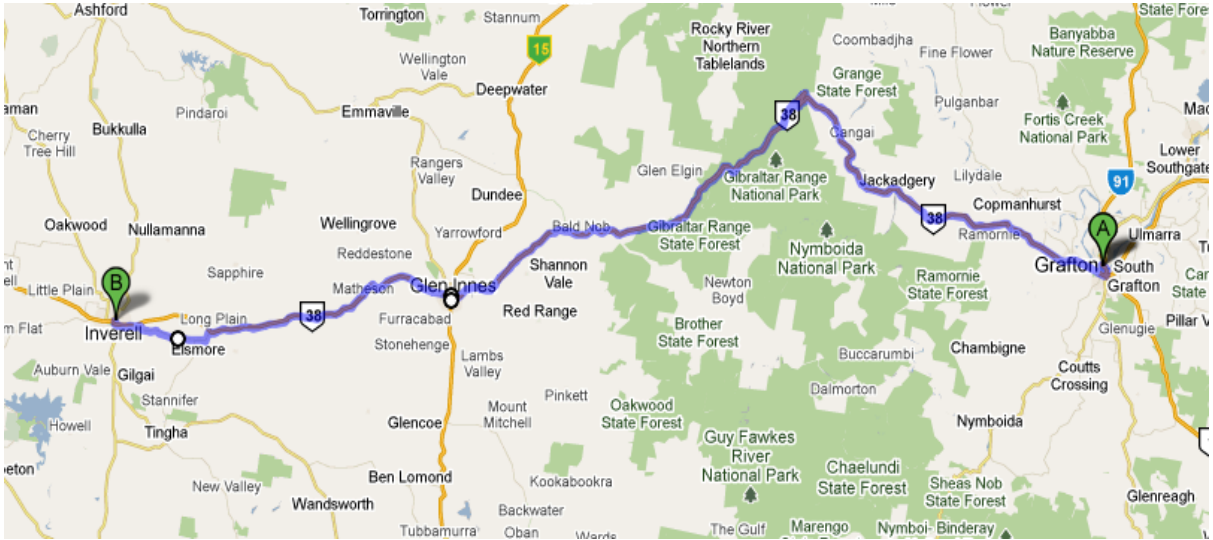

Race Maps

Map of overall race route is shown below:

Figure 5: Grafton Start

Figure 6: Glen Innes Race Route

Figure 7: Route change at Elsmore

Figure 8: Inverell Finish