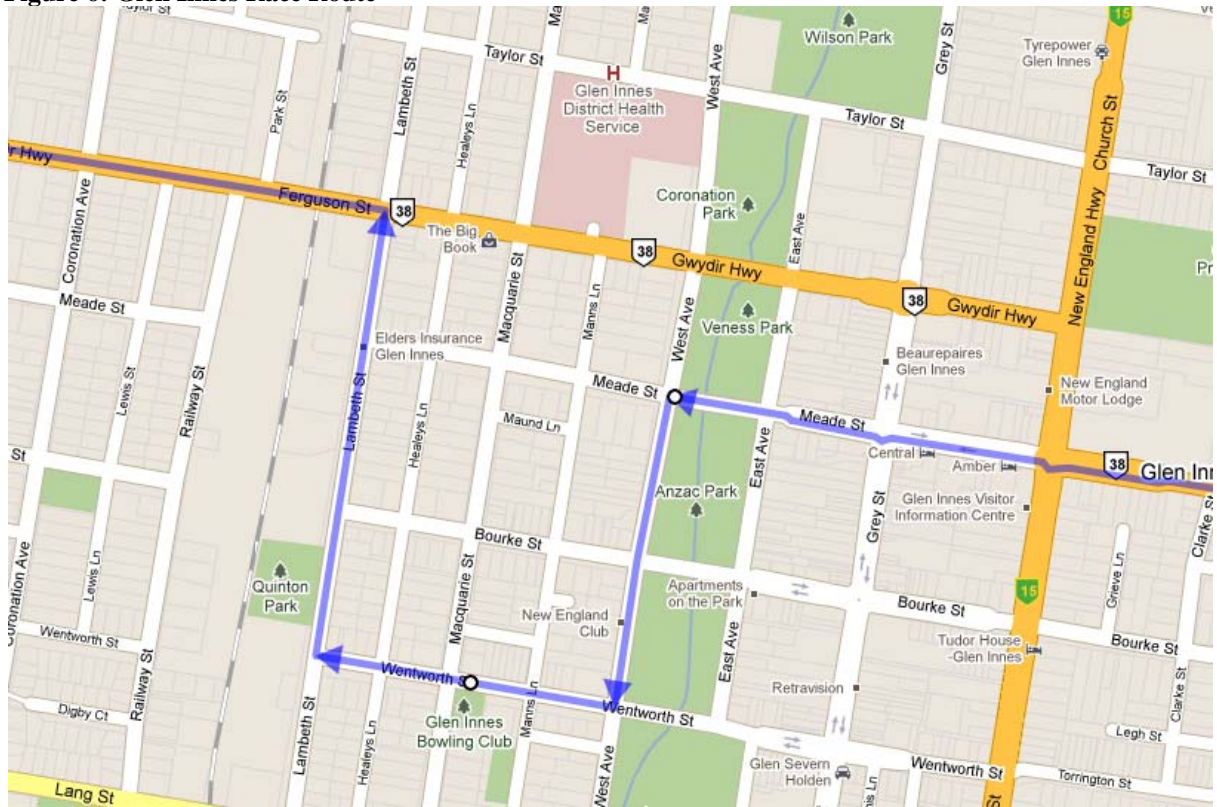

Race Maps

Map of overall race route is shown below:

Figure 5: Grafton Start

Figure 6: Glen Innes Race Route

Figure 7: Route change at Elsmore

Figure 8: Inverell Finish