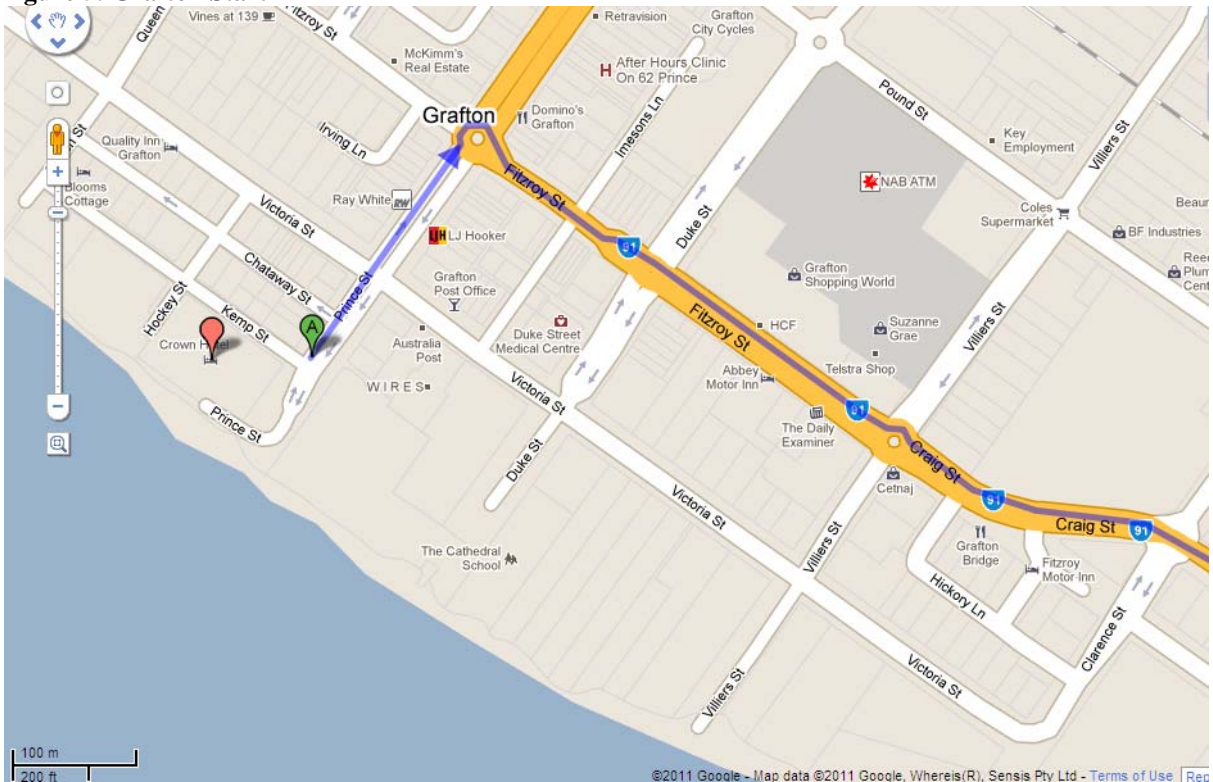

Race Maps

Map of overall race route is shown below:

Figure 5: Grafton Start

Figure 6: Glen Innes Race Route

Figure 7: Route change at Elsmore

Figure 8: Inverell Finish